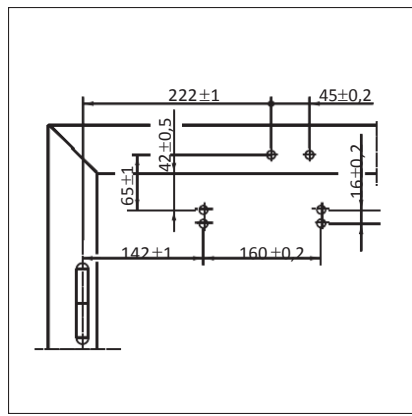

GEZE TS 4000

OVERHEAD DOOR CLOSERS WITH LINK ARM

Door leaf installation/hinge side TS 4000

View

Installation example for GEZE TS 4000 1-6, TS 4000 S

Direct installation

Cross section = direct installation

Fitting dimensions for left-hand door

Fitting dimensions for right-hand door

Installation with mounting plate

Cross section = installation with mounting plate

Fitting dimensions for left-hand door

Fitting dimensions for right-hand door