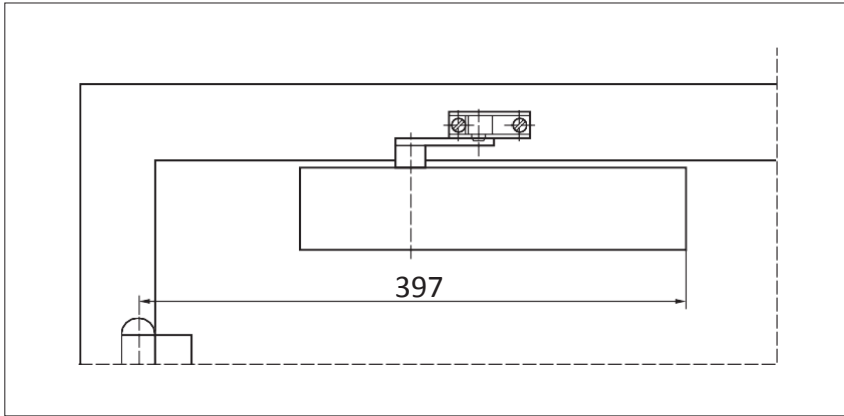

GEZE TS 4000

OVERHEAD DOOR CLOSERS WITH LINK ARM

Door leaf installation/hinge side TS 4000

View

Installation example for GEZE TS 4000 1-6, TS 4000 S

Direct installation

Cross section = direct installation

Fitting dimensions for left-hand door

Fitting dimensions for right-hand door

Installation with mounting plate

Cross section = installation with mounting plate

Fitting dimensions for left-hand door

Fitting dimensions for right-hand door