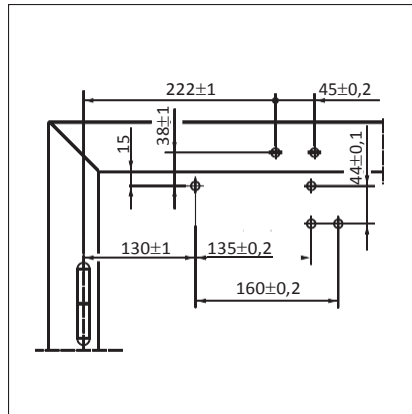

GEZE TS 4000

OVERHEAD DOOR CLOSERS WITH LINK ARM

Door leaf installation/hinge side TS 4000

View

Installation example for GEZE TS 4000 1-6, TS 4000 S

Direct installation

Cross section = direct installation

Fitting dimensions for left-hand door

Fitting dimensions for right-hand door

Installation with mounting plate

Cross section = installation with mounting plate

Fitting dimensions for left-hand door

Fitting dimensions for right-hand door