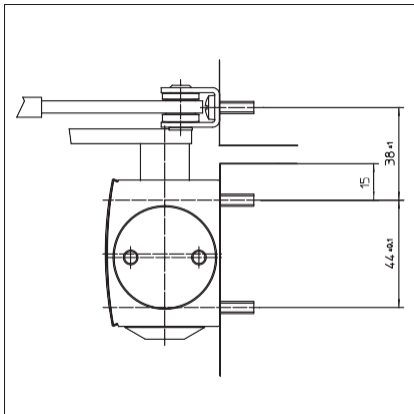

GEZE TS 4000

OVERHEAD DOOR CLOSERS WITH LINK ARM

Door leaf installation/hinge side TS 4000

View

Installation example for GEZE TS 4000 1-6, TS 4000 S

Direct installation

Cross section = direct installation

Fitting dimensions for left-hand door

Fitting dimensions for right-hand door

Installation with mounting plate

Cross section = installation with mounting plate

Fitting dimensions for left-hand door

Fitting dimensions for right-hand door