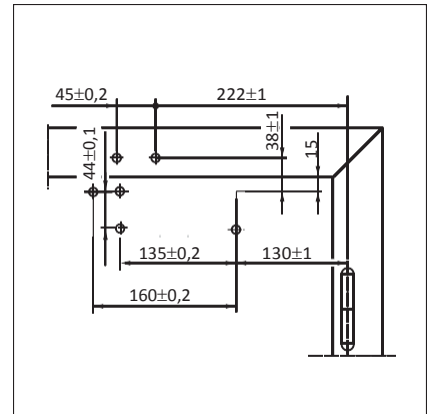

GEZE TS 4000

OVERHEAD DOOR CLOSERS WITH LINK ARM

Door leaf installation/hinge side TS 4000

View

Installation example for GEZE TS 4000 1-6, TS 4000 S

Direct installation

Cross section = direct installation

Fitting dimensions for left-hand door

Fitting dimensions for right-hand door

Installation with mounting plate

Cross section = installation with mounting plate

Fitting dimensions for left-hand door

Fitting dimensions for right-hand door