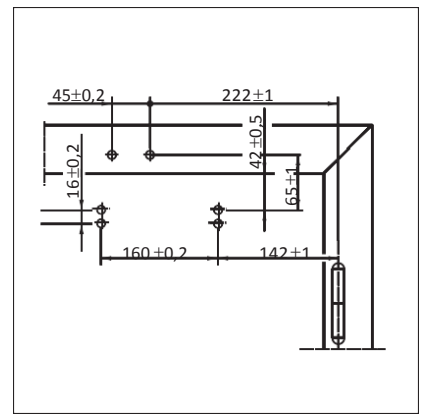

GEZE TS 4000

OVERHEAD DOOR CLOSERS WITH LINK ARM

Door leaf installation/hinge side TS 4000

View

Installation example for GEZE TS 4000 1-6, TS 4000 S

Direct installation

Cross section = direct installation

Fitting dimensions for left-hand door

Fitting dimensions for right-hand door

Installation with mounting plate

Cross section = installation with mounting plate

Fitting dimensions for left-hand door

Fitting dimensions for right-hand door