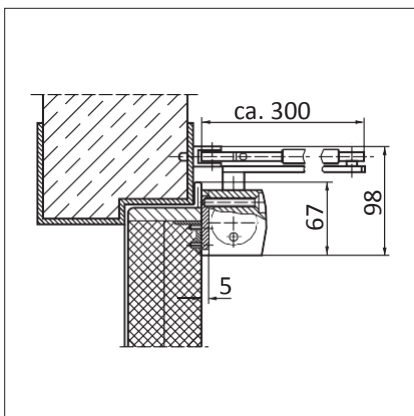

GEZE TS 4000

OVERHEAD DOOR CLOSERS WITH LINK ARM

Door leaf installation/hinge side TS 4000

View

Installation example for GEZE TS 4000 1-6, TS 4000 S

Direct installation

Cross section = direct installation

Fitting dimensions for left-hand door

Fitting dimensions for right-hand door

Installation with mounting plate

Cross section = installation with mounting plate

Fitting dimensions for left-hand door

Fitting dimensions for right-hand door