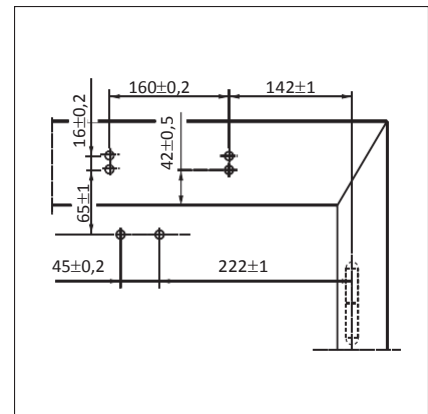

Transom installation/opposite hinge side TS 4000

View

Installation example for GEZE TS 4000 1-6, TS 4000 S

Direct installation

Cross section = direct installation

Fitting dimensions for right-hand door

Fitting dimensions for left-hand door

Installation with mounting plate

Cross section = installation with mounting plate

Fitting dimensions for right-hand door

Fitting dimensions for left-hand door