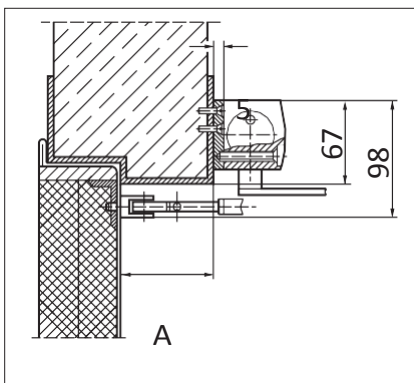

Transom installation/opposite hinge side TS 4000

View

Installation example for GEZE TS 4000 1-6, TS 4000 S

Direct installation

Cross section = direct installation

Fitting dimensions for right-hand door

Fitting dimensions for left-hand door

Installation with mounting plate

Cross section = installation with mounting plate

Fitting dimensions for right-hand door

Fitting dimensions for left-hand door