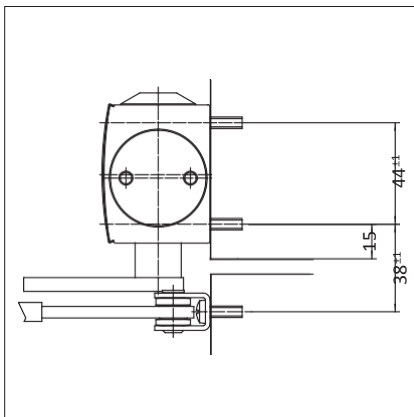

Transom installation/opposite hinge side TS 4000

View

Installation example for GEZE TS 4000 1-6, TS 4000 S

Direct installation

Cross section = direct installation

Fitting dimensions for right-hand door

Fitting dimensions for left-hand door

Installation with mounting plate

Cross section = installation with mounting plate

Fitting dimensions for right-hand door

Fitting dimensions for left-hand door