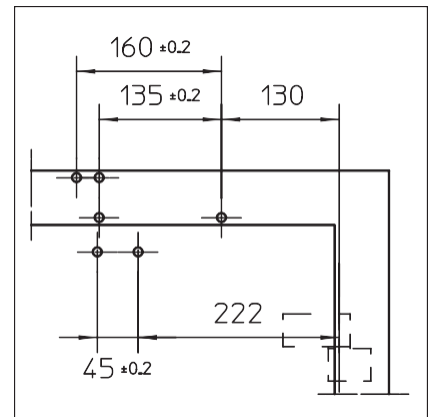

Transom installation/opposite hinge side TS 4000

View

Installation example for GEZE TS 4000 1-6, TS 4000 S

Direct installation

Cross section = direct installation

Fitting dimensions for right-hand door

Fitting dimensions for left-hand door

Installation with mounting plate

Cross section = installation with mounting plate

Fitting dimensions for right-hand door

Fitting dimensions for left-hand door