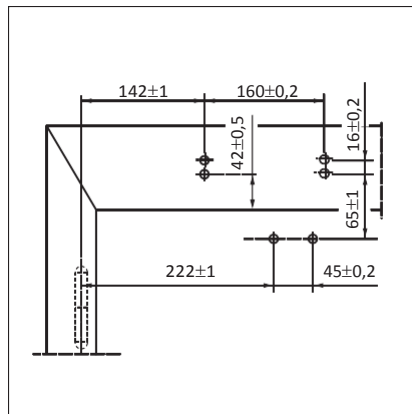

Transom installation/opposite hinge side TS 4000

View

Installation example for GEZE TS 4000 1-6, TS 4000 S

Direct installation

Cross section = direct installation

Fitting dimensions for right-hand door

Fitting dimensions for left-hand door

Installation with mounting plate

Cross section = installation with mounting plate

Fitting dimensions for right-hand door

Fitting dimensions for left-hand door