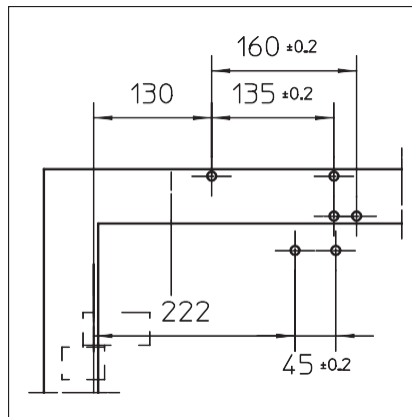

Transom installation/opposite hinge side TS 4000

View

Installation example for GEZE TS 4000 1-6, TS 4000 S

Direct installation

Cross section = direct installation

Fitting dimensions for right-hand door

Fitting dimensions for left-hand door

Installation with mounting plate

Cross section = installation with mounting plate

Fitting dimensions for right-hand door

Fitting dimensions for left-hand door