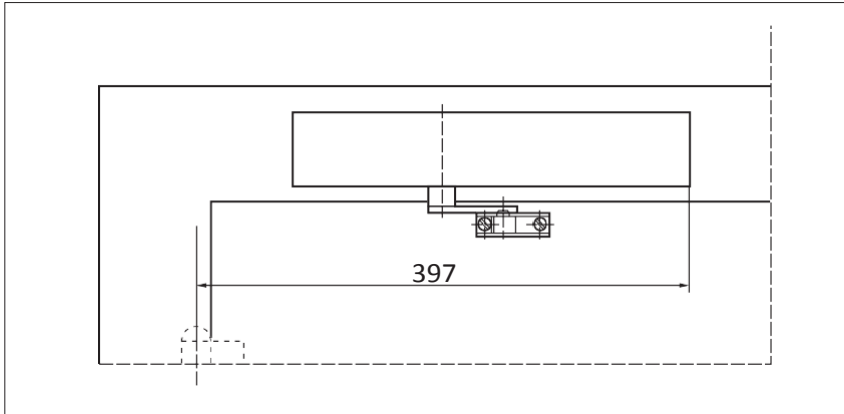

Transom installation/opposite hinge side TS 4000

View

Installation example for GEZE TS 4000 1-6, TS 4000 S

Direct installation

Cross section = direct installation

Fitting dimensions for right-hand door

Fitting dimensions for left-hand door

Installation with mounting plate

Cross section = installation with mounting plate

Fitting dimensions for right-hand door

Fitting dimensions for left-hand door